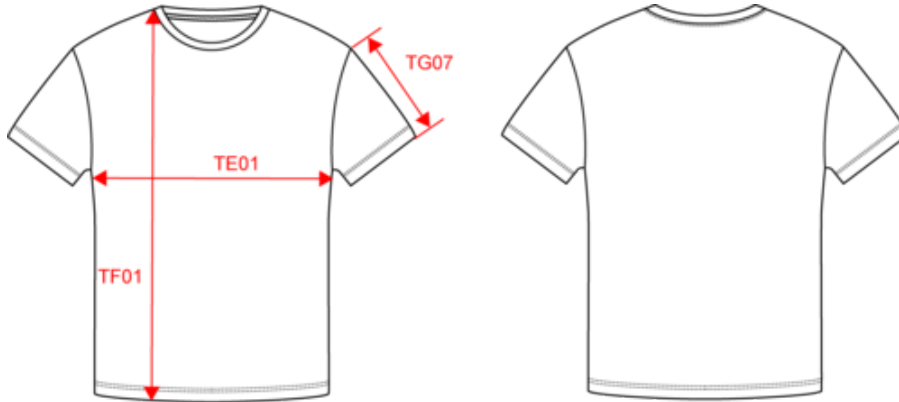

NS305
Unisex t-shirt 180 gsm

Dimensions (cm)

Measurements in cm	XXS	XS	S	M	L	XL	XXL	3XL	4XL	5XL
TE01 - 1/2 chest width at 1.5cm below armhole	43.00	46.00	49.00	52.00	55.00	58.00	61.00	64.00	67.00	70.00
TF01 - Total height from HSP	66.00	68.00	70.00	72.00	74.00	76.00	78.00	80.00	82.00	84.00
TG07 - Short sleeve length	19.50	20.25	21.00	21.75	22.50	23.25	24.00	24.75	25.50	26.25